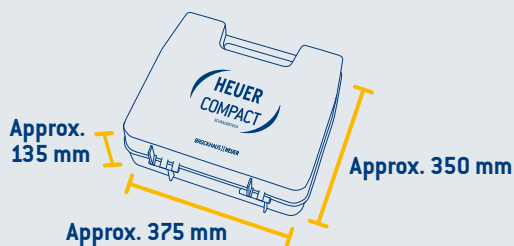

Completely new, absolutely innovative: the new HEUER Compact with quick adjustment Heuer Quicklaunch. Can be set stagelessly up to 130mm span.

The mounted table clamp makes the HEUER Compact extremely mobile. Can be mounted on working plates up to 60mm thick.

Included in the set: HEUER magnetic protective jaws. The right span for any workpiece:

Ready in an instant: the compact suitcase set offers maximal mobility and functionality.